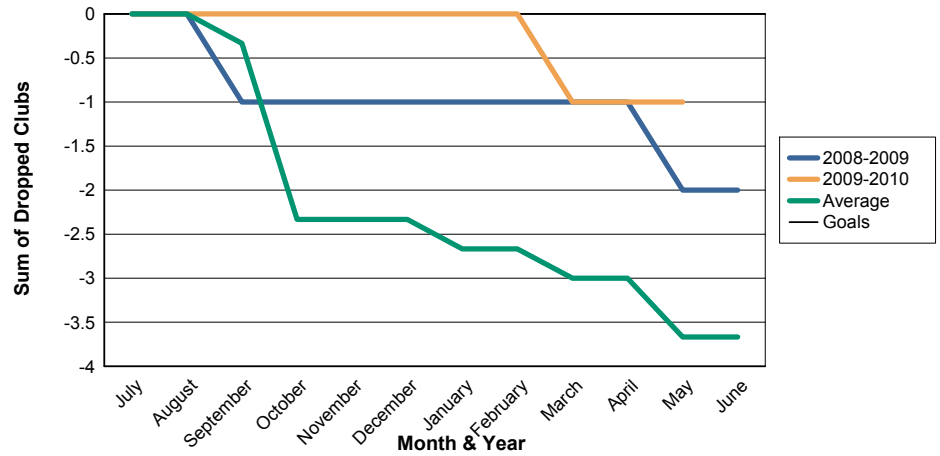

3 Year Comparisons for GMT Constitutional Area 6

By GMT District

As of May 2010

Sum of New Clubs/ Month & Year

For District 322 A

Sum of Dropped Clubs/ Month & Year

For District 322 A

Sum of Net Clubs/ Month & Year