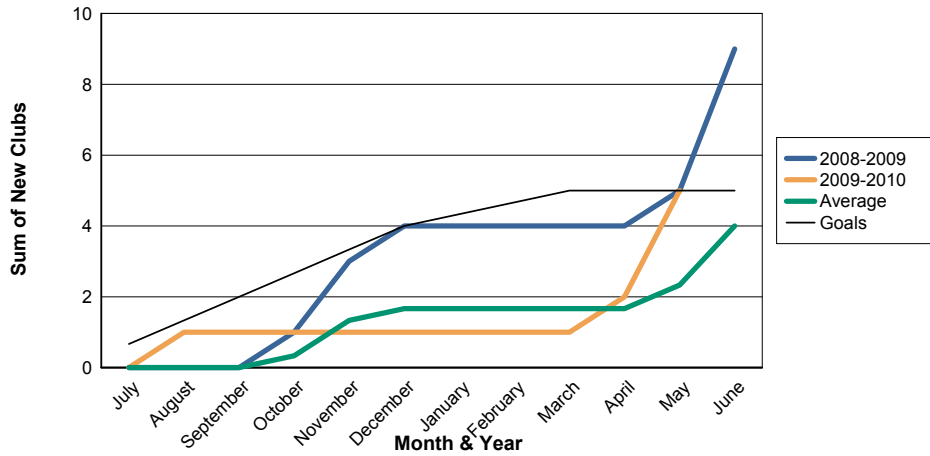

3 Year Comparisons for GMT Constitutional Area 6

By GMT District

As of May 2010

Sum of New Clubs/ Month & Year

For District 322 A

Sum of Dropped Clubs/ Month & Year

For District 322 A

Sum of Net Clubs/ Month & Year