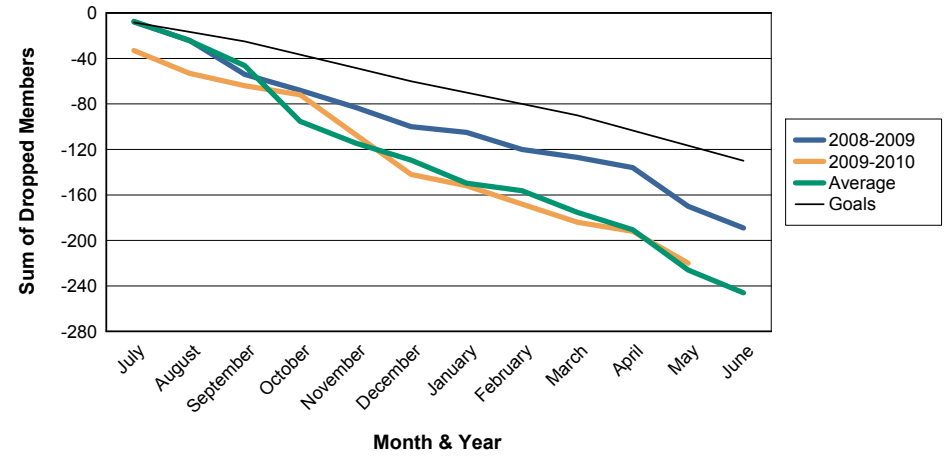

Sum of Dropped Members/ Month & Year

For District 322 A