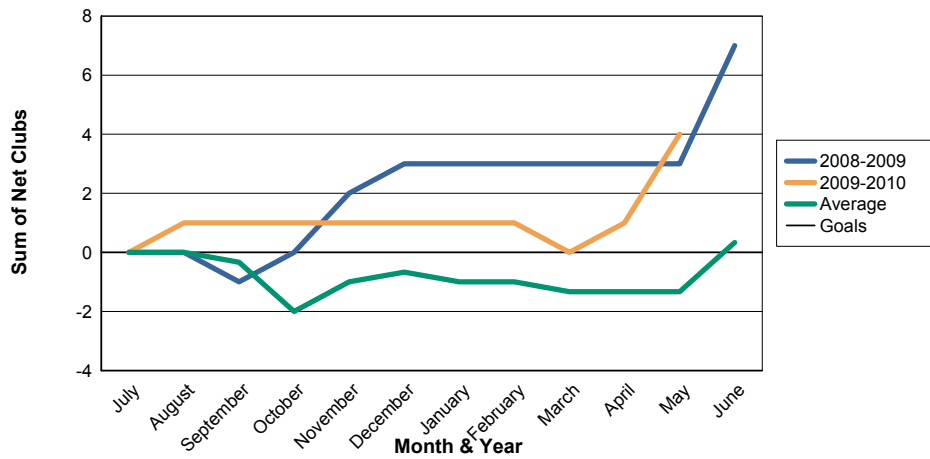

Sum of Net Clubs/ Month & Year

For District 322 A