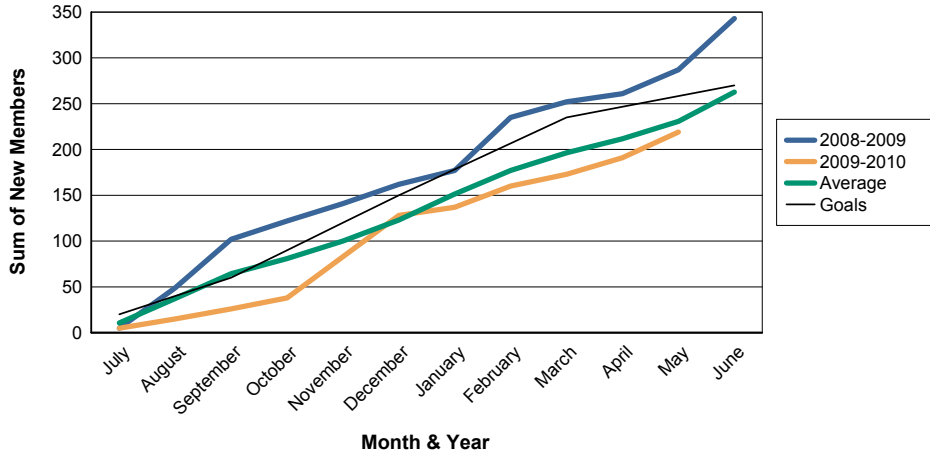

For District 322 A

Sum of Charter Members/ Month & Year

For District 322 A

3 Year Comparisons for GMT Constitutional Area 6

By GMT District

As of May 2010

Sum of New Members/ Month & Year

For District 322 A