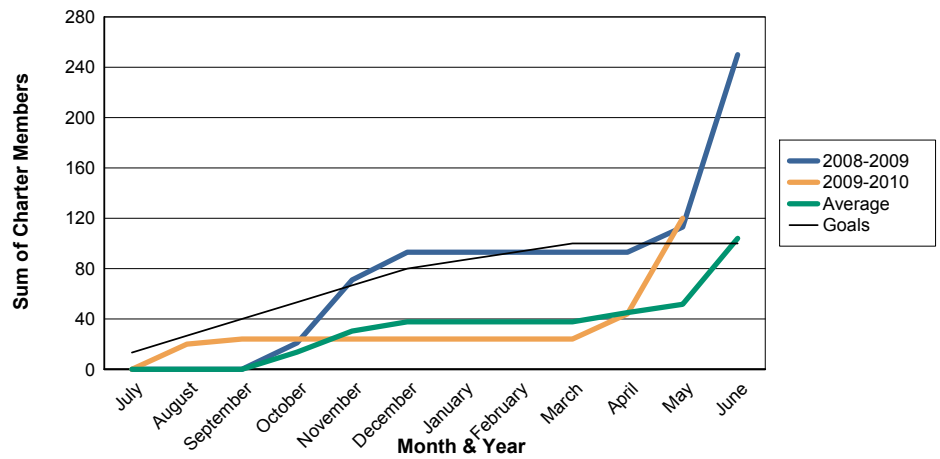

Sum of Charter Members/ Month & Year

For District 322 A